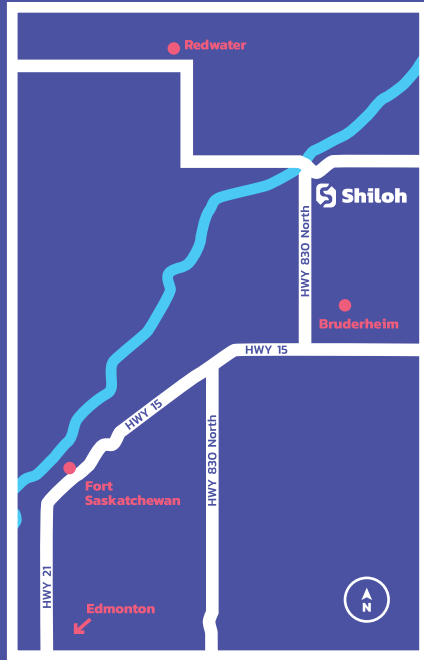

WHERE ARE WE?

We are located 20 minutes North West of Fort Saskatchewan in Alberta. Follow HWY 15 to HWY 830 North, then 9.5km North.

For more information on Shiloh, our programs and how you can help, please visit our website at shilohhope.com

Contact

780-485-0005
admin@shilohhope.com

shilohhope.com

Connect With Us Online

- @shilohyeg
- @shilohconnections
- Shiloh YEG